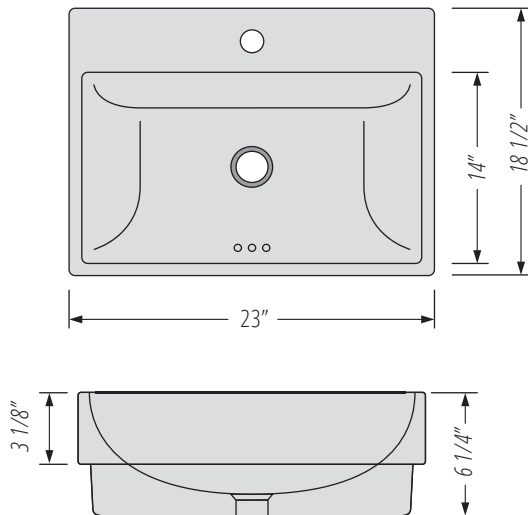

### DIMENSIONS

Overall Size: 23" x 18 1/2" x 6 1/4"  
Weight: 17lbs  
Minimum Cabinet Width: 24 1/2"

Taille globale: 23" x 18 1/2" x 6 1/4"  
Poids: 17lbs  
Largeur minimale de l'armoire: 24 1/2"