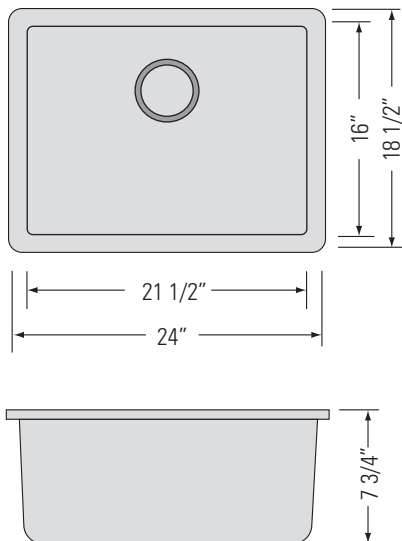

GRAPHITE
GVS2411-GR

BLACK
GVS2411-BL

SMOKE GREY
GVS2411-SG

VERTU-S

SINGLE BOWL GRANITE KITCHEN SINK

Évier de cuisine en
granit à une cuve

DIMENSIONS

Overall Size: 24" x 18 1/2" x 7 3/4"
Weight: 20lbs
Minimum Cabinet Width: 25 1/2"

Taille globale: 24" x 18 1/2" x 7 3/4"
Poids: 20lbs
Largeur minimale de l'armoire: 25 1/2"

FEATURES

NuGranite™ Natural Granite
Polymer
Sound Dampening Structure
3 1/2" Drain Opening

FINISHES

Graphite
Black
Smoke Grey