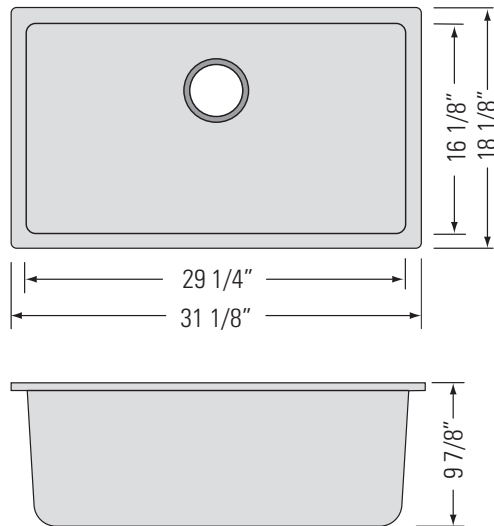

GRAPHITE
GVS3177-GR

BLACK
GVS3177-BL

SMOKE GREY
GVS3177-SG

WHITE
GVS3177-WH

VERTU-M

SINGLE BOWL GRANITE KITCHEN SINK

Évier de cuisine en
granit à une cuve

DIMENSIONS

Overall Size: 31 1/8" x 18 1/8" x 9 7/8" Taille globale: 31 1/8" x 18 1/8" x 9 7/8"
Weight: 31lbs Poids: 31lbs
Minimum Cabinet Width: 32 1/2" Largeur minimale de l'armoire: 32 1/2"

FEATURES

NuGranite™ Natural Granite Polymer
Sound Dampening Structure 3
1/2" Drain Opening